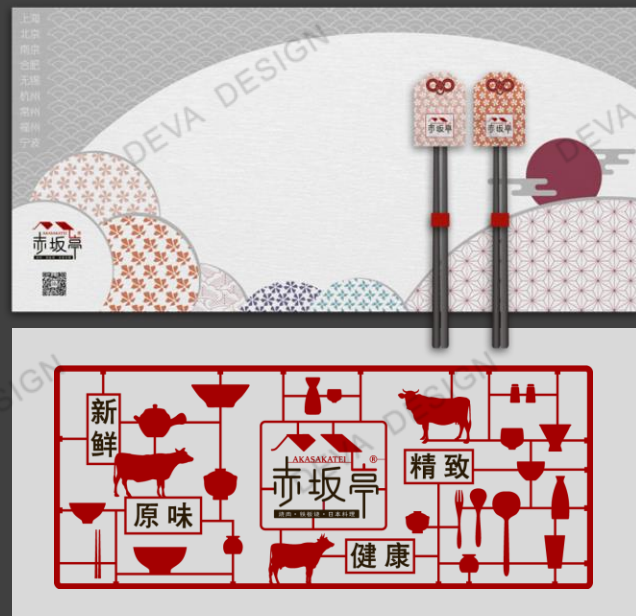

# 湾飨农特产品 开幕活动识别

WANXIANG SHOP OPENING VISUAL DESIGN

标准色

C85 M85 Y50 K25 PANTONE 2798 U R57 G38 B77	C75 M30 Y90 K10 PANTONE 2658 U R78 G51 B30	PANTONE 874 U
--------------------------------------------------	--------------------------------------------------	---------------

# 赤坂亭 品牌设计

AKASAKATEI BRANDING DESIGN

标准色

辅助图形

# 托尼象 品牌设计

TONY GARDEN BRANDING DESIGN

标准色

辅助图形

大粥文化 文创开发  
DASEIN PRODUCT DESIGN

染  
示  
日

染一抹香气  
澄静思绪  
揽一缕清风  
自得开心

日日三餐  
所为何事

大粥文化

DASEIN

A blurred, high-angle photograph of a modern architectural structure, possibly a staircase or a series of walkways, with several bright lights illuminating the scene. The image is dark and out of focus, creating a sense of depth and movement.